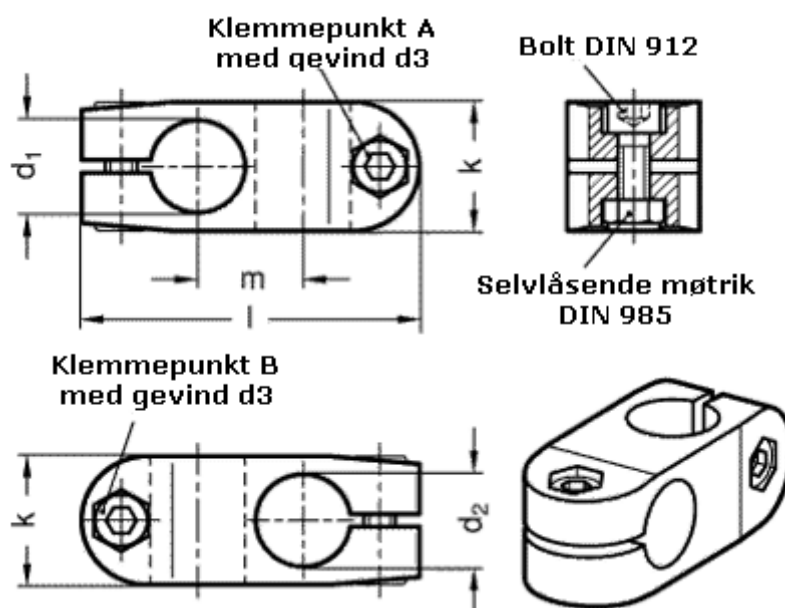

Article number: 20131B15B152NI

Description: E+G Two-way connector  
GN131-B15-B15-2-NI

## Measures

Adjustable clamp lever = GN 911-M 6-22 have to be ordered separately

d1	= 15
d2	= 15
d3	= M 6
k	= 25
l1	= 64
m	= 20